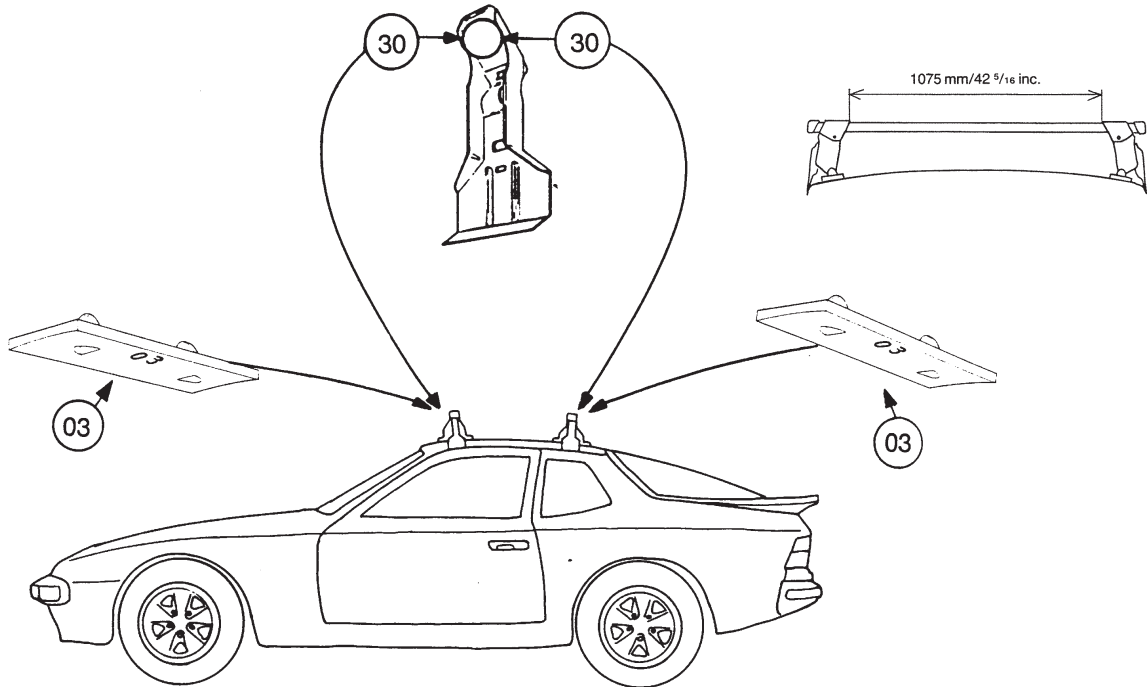

Thule System Kit 034

PORSCHE 924, 944

PORSCHE 928

GB ATTENTION!

We recommend use of the THULE short roof line adaptor (SRA) part no. 1061-000-2. Designed exclusively for the THULE 1061 system to maximise carrying capacity and versatility by spreading the bars equally so that loads such as sailboards, bicycles and small craft can be secured easily. Ask your THULE dealer for more details.